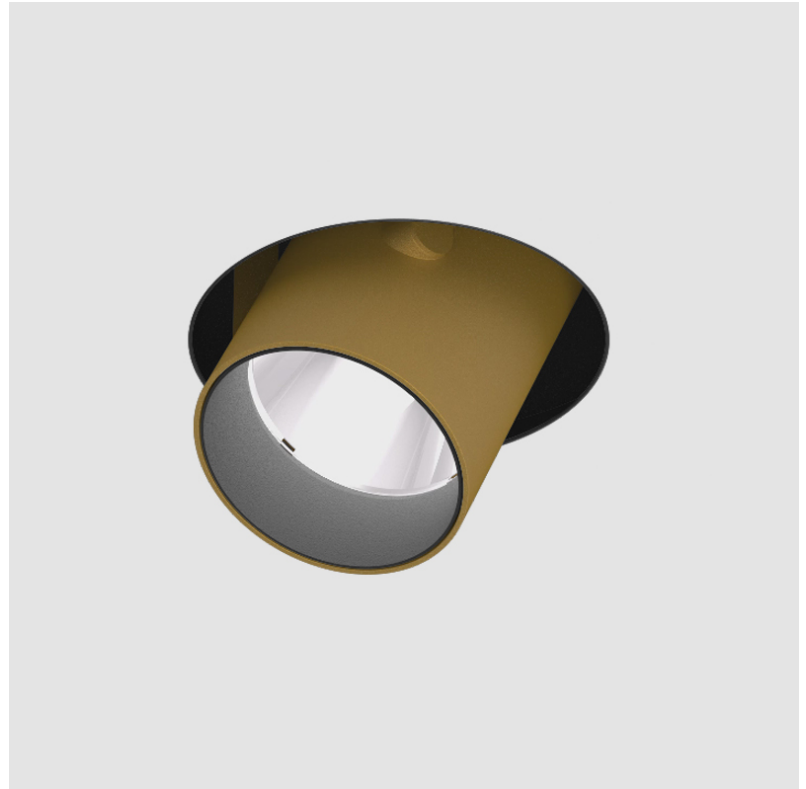

ELECTRICAL

Lamp Type: LED (Zhaga Standard)
Input Wattage (W): 20.9
Total Output Wattage (W): 18.7
Dimming: Tri-Mode (Non-Dimming and Phase Dimming (120Vac only) and 0-10V Dimming)
Driver Included: No
Driver Location: Recessed Housing
Driver Type: Constant Current - Universal
Driver Class: Class 2
Housing: See components
Input Voltage (V): 120 - 277
Constant Current (MA): 500

LED

Number of LEDs: 1
Color Temperature (°K): 2700 / 3000 / 3500 / 4000
Max. Delivered Lumen (lm): 1490 / 1530 / 1607 / 1640
CRI: >90 CRI
Lamp Life (hrs): 50000
Upon Request: Special Color Temperature

OPTICAL

Reflector: 16 / 32
Adjustability: Rotational 355°; Tilt 45°
Upon Request: Special Beam Angles

RATINGS AND CERTIFICATIONS

Available for international specifications by adding INT at the end of the existing Model #. For assistance on 'custom' specifications, contact zteam@zaneen.com. In a constant effort to supply the best product, we reserve the right to change specifications or materials without notice. The most recent specification sheets are found at zaneen.com
IP rating: IP20

145mm 5 11/16"	10 | 12 1/2 | 15 | 25mm 3/8" | 1/2" | 9/16" | 1"	225mm x 225mm 8 7/8" x 8 7/8"	↑	↻ 355°	↙ 45°

A