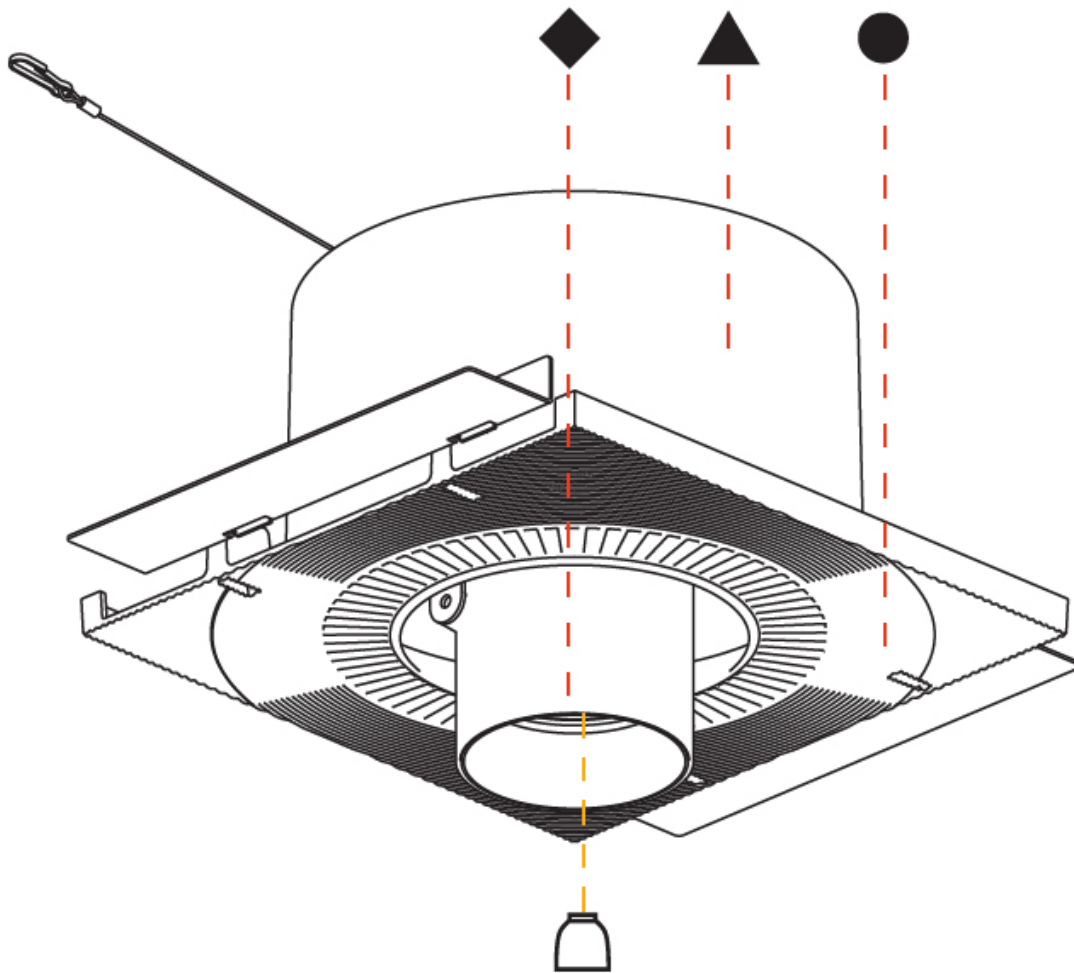

OPTICAL

Reflector: 16 / 32
 Adjustability: Rotational 355°; Tilt 45°
 Upon Request: Special Beam Angles

RATINGS AND CERTIFICATIONS

Available for international specifications by adding INT at the end of the existing Model #. For assistance on 'custom' specifications, contact zteam@zaneen.com. In a constant effort to supply the best product, we reserve the right to change specifications or materials without notice. The most recent specification sheets are found at zaneen.com
 IP rating: IP20

145mm 5 11/16"	10 12 1/2 15 25mm 3/8" 1/2" 9/16" 1"	225mm x 225mm 8 7/8" x 8 7/8"	↑	↻ 355°	↙ 45°

A

IMAGINE ROUND TRIMLESS

A35389-

PROJECT	_____
TYPE	_____
SPECIFIER	_____
QUANTITY	_____
DATE	_____

A

IMAGINE COLOR FINISH CHART