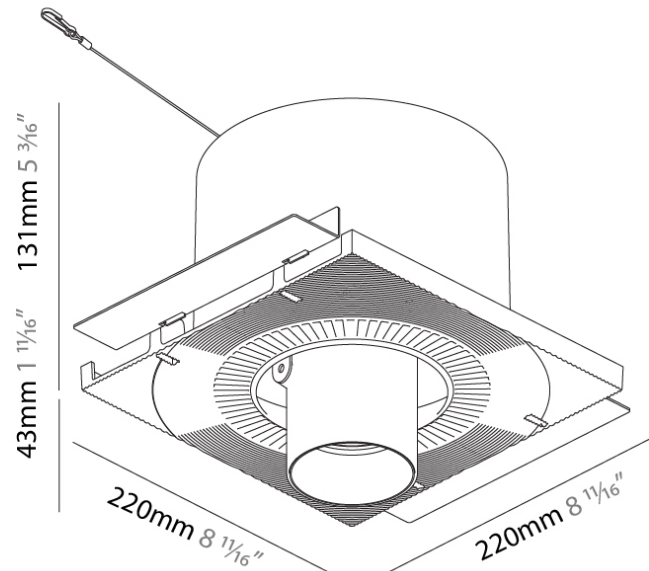

ELECTRICAL

Lamp Type: LED (Zhaga Standard)
Input Wattage (W): 20.9
Total Output Wattage (W): 18.7
Dimming: Tri-Mode (Non-Dimming and Phase Dimming (120Vac only) and 0-10V Dimming)
Driver Included: No
Driver Location: Recessed Housing
Driver Type: Constant Current - Universal
Driver Class: Class 2
Housing: See components
Input Voltage (V): 120 - 277
Constant Current (MA): 500

LED

Number of LEDs: 1
Color Temperature (°K): 2700 / 3000 / 3500 / 4000
Max. Delivered Lumen (lm): 1490 / 1530 / 1607 / 1640
CRI: >90 CRI
Lamp Life (hrs): 50000
Upon Request: Special Color Temperature

OPTICAL

Reflector: 16 / 32
Adjustability: Rotational 355°; Tilt 45°
Upon Request: Special Beam Angles

RATINGS AND CERTIFICATIONS

Available for international specifications by adding INT at the end of the existing Model #. For assistance on 'custom' specifications, contact zteam@zaneen.com. In a constant effort to supply the best product, we reserve the right to change specifications or materials without notice. The most recent specification sheets are found at zaneen.com
IP rating: IP20

145mm 5 11/16"	10 | 12 1/2 | 15 | 25mm 3/8" | 1/2" | 9/16" | 1"	225mm x 225mm 8 7/8" x 8 7/8"	↑	↻ 355°	↙ 45°

A