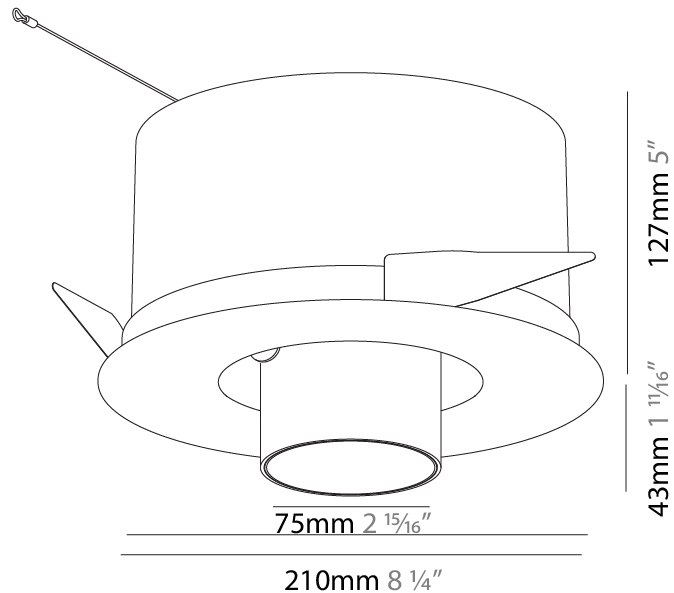

GENERAL

Series: Imagine
 Subseries: Imagine Round
 Brand: Prolight
 Division: Architectural
 Mounting Type: Recessed
 Mounting Location: Ceiling
 Subcategory: Spots

PHYSICAL

Shape: Round
 Diameter (mm): 210
 Diameter (in): 8 1/4
 Height (mm): 170
 Height (in): 6 11/16
 Ceiling Thickness (mm): 10 / 12.5 / 15
 Ceiling Thickness (in): 3/8 or 1/2 or 9/16
 Min. Recessing Depth (mm): 140
 Min. Recessing Depth (in): 5 1/2
 Light Distribution: Adjustable / Indirect
 Weight (kg): 1.4
 Weight (lbs): 3.09
 Fixture Finish: SSR / BKV / CWI / CRY / HAB / UFT / ITA / RUA / FTG / MYG / LOD / PUS / FRO / FUP / KIA / POP / BLS / SPG / MEY / GOH / GUM / CHC / COM / ABZ / JAG / OBR / MOS / ROR
 Fixture Material: Aluminum Die Cast
 Cut-out Measurements: D. - 195mm / 7 11/16"

GENERAL

Series: Imagine
 Subseries: Imagine Round
 Brand: Prolight
 Division: Architectural
 Mounting Type: Recessed
 Mounting Location: Ceiling
 Subcategory: Spots

PHYSICAL

Shape: Round
 Diameter (mm): 210
 Diameter (in): 8 1/4
 Height (mm): 170
 Height (in): 6 11/16
 Ceiling Thickness (mm): 10 / 12.5 / 15
 Ceiling Thickness (in): 3/8 or 1/2 or 9/16
 Min. Recessing Depth (mm): 140
 Min. Recessing Depth (in): 5 1/2
 Light Distribution: Adjustable / Indirect
 Weight (kg): 1.4
 Weight (lbs): 3.09
 Fixture Finish: SSR / BKV / CWI / CRY / HAB / UFT / ITA / RUA / FTG / MYG / LOD / PUS / FRO / FUP / KIA / POP / BLS / SPG / MEY / GOH / GUM / CHC / COM / ABZ / JAG / OBR / MOS / ROR
 Fixture Material: Aluminum Die Cast
 Cut-out Measurements: D. - 190mm / 7 1/2"

OPTICAL

Reflector: 12
 Optic: Lens Pack - No Lens / Linear Spread Lens / Honeycomb / Spread Lens
 Adjustability: Rotational 355°; Tilt 45°

RATINGS AND CERTIFICATIONS

Certified By: Certified for North American Standards
 IP rating: IP20